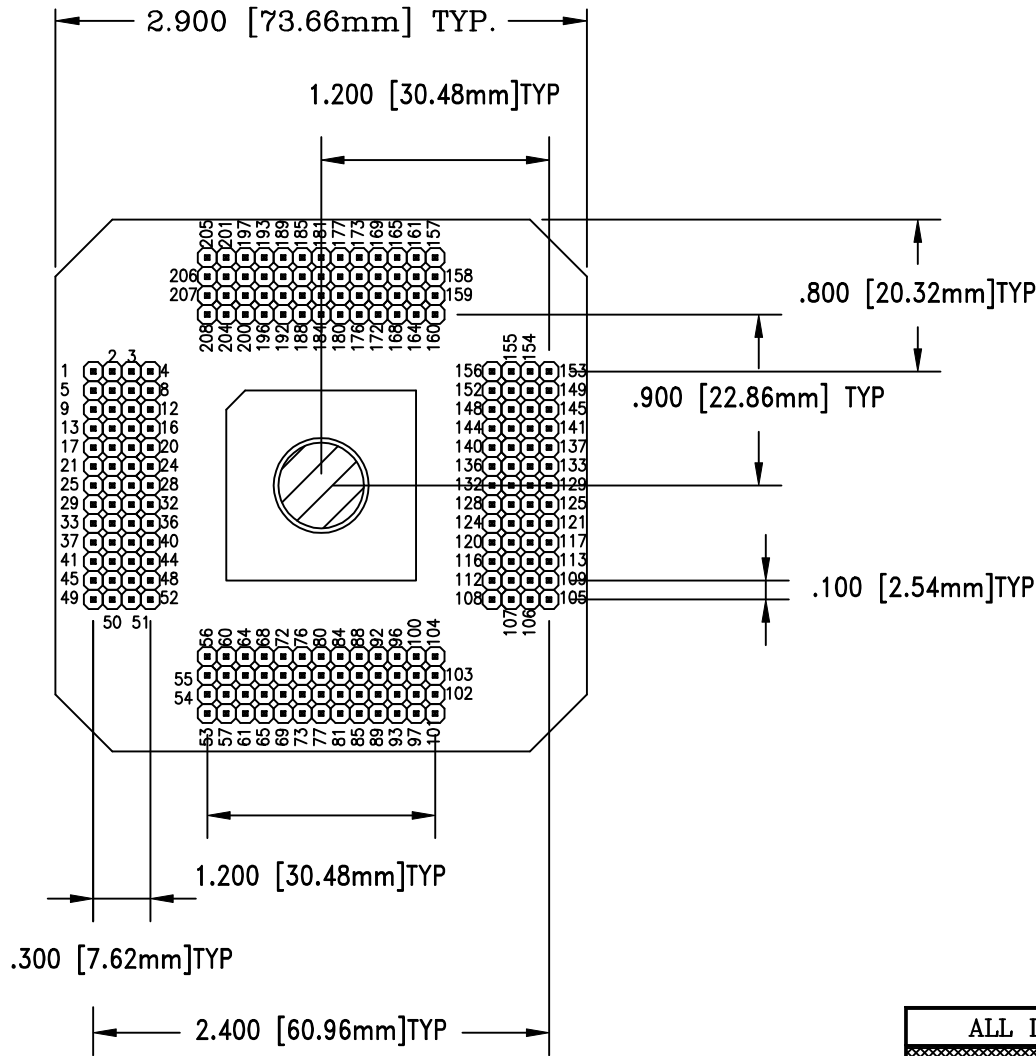

REV	DESCRIPTION	DATE	BY
A	NEW DRAWING	1/25/00	J.G.
B	UPDATED DIMMENSIONS	3/28/01	A.F.

F4152
DOD34152

ALL DIMENSIONS ARE IN INCHES UNLESS OTHERWISE SPECIFIED

Emulation Technology, Inc.
 — VLSI and SMT ADAPTERS and ACCESSORIES —

2344 Walsh Avenue, Bldg. F
 Santa Clara, Ca 95051

TEL:(408)982-0660
 FAX:(408)982-0664

SHEET: 1 OF 1	DATE: 1/25/00	REVISION: B	ASSEMBLY DRAWING
CHECKED: PAULA OLSON	DRAWN: JAMES GOUVEIA	ITEM: CLIP208QF21CL	
DO NOT SCALE DRAWING		DESCRIPTION: CLIP-208-QF21-C-L	