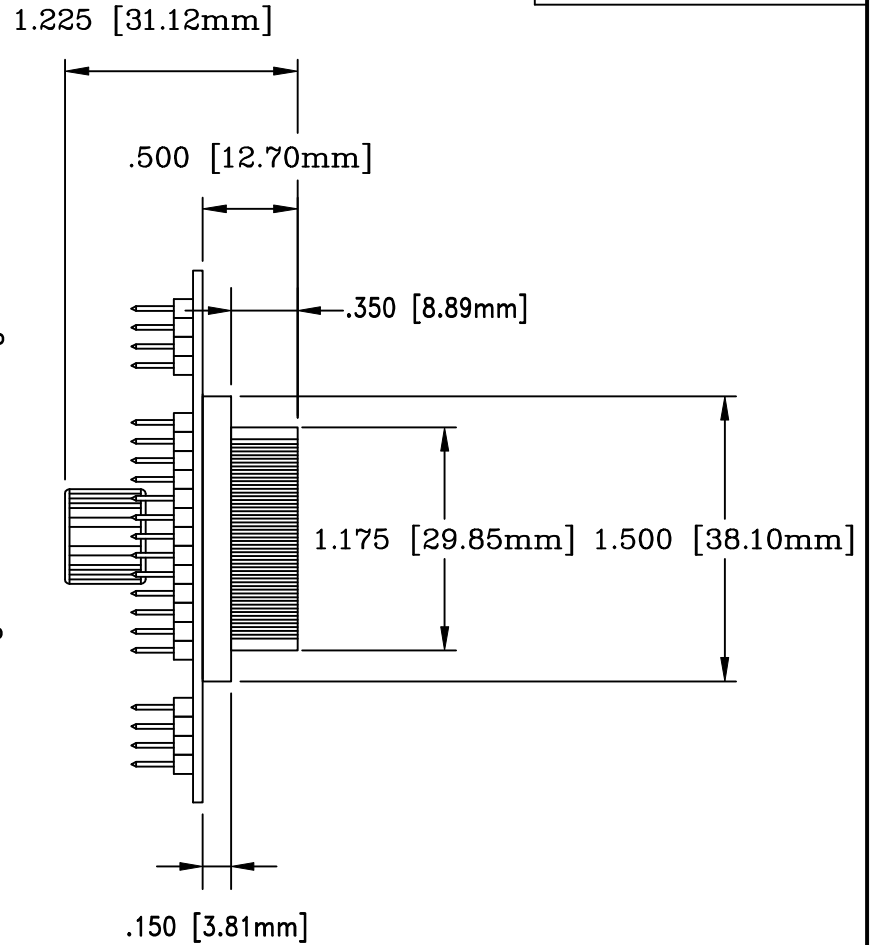

REV	DESCRIPTION	DATE	BY
A	NEW DRAWING	1/25/00	J.G.
B	UPDATED DIMMENSIONS	3/28/01	A.F.

F4152
DOD34152

ALL DIMENSIONS ARE IN INCHES UNLESS OTHERWISE SPECIFIED

Emulation Technology, Inc.
 — VLSI and SMT ADAPTERS and ACCESSORIES —

2344 Walsh Avenue, Bldg. F
 Santa Clara, Ca 95051

TEL:(408)982-0660
 FAX:(408)982-0664

SHEET: 1 OF 1	DATE: 1/25/00	REVISION: B	ASSEMBLY DRAWING
CHECKED: PAULA OLSON	DRAWN: JAMES GOUVEIA	ITEM: CLIP208QF21CL	
DO NOT SCALE DRAWING		DESCRIPTION: CLIP-208-QF21-C-L	