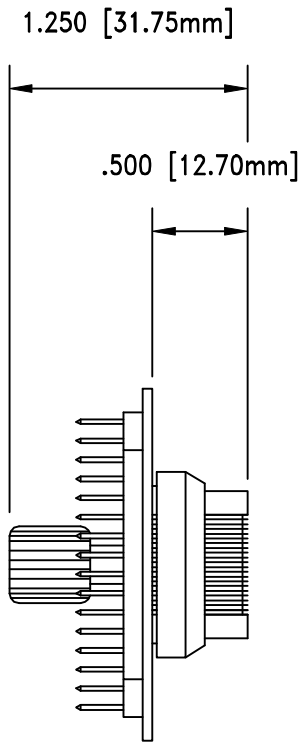

F4146

DOD 34146

ALL DIMENSIONS ARE IN INCHES UNLESS OTHERWISE SPECIFIED

Emulation Technology, Inc.
World Leader in Adapters, Test Accessories, and Clips

2344 Walsh Avenue, Bldg. F
Santa Clara, Ca 95051

TEL:(408)982-0660
FAX:(408)982-0664

SHEET:
1 OF 1

DATE:
3-7-00

REVISION:

ASSEMBLY DRAWING

CHECKED:
Dan Altman

DRAWN:
Steve Martin

ITEM:
CLIP080QF08BL

DO NOT SCALE DRAWING

DESCRIPTION:
CLIP-080-QF08-B-L