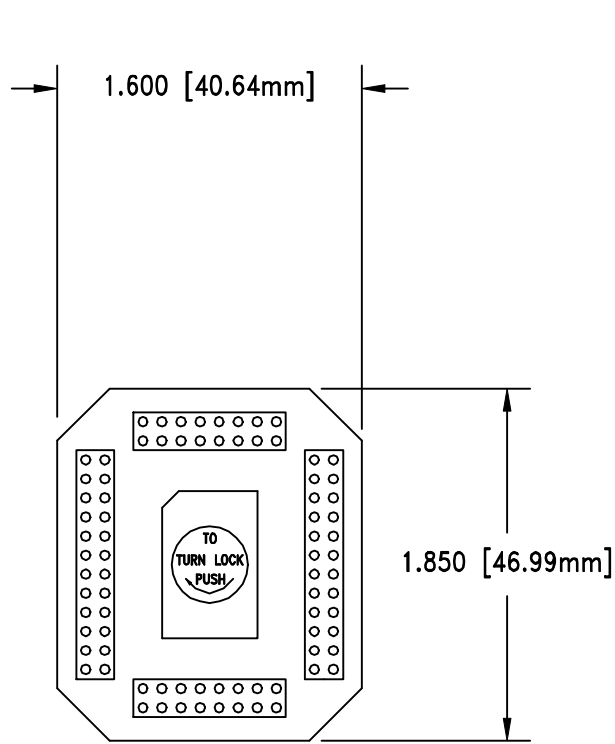

F4146

DOD 34146

ALL DIMENSIONS ARE IN INCHES UNLESS OTHERWISE SPECIFIED

Emulation Technology, Inc.
World Leader in Adapters, Test Accessories, and Clips

2344 Walsh Avenue, Bldg. F
Santa Clara, Ca 95051

TEL:(408)982-0660
FAX:(408)982-0664

SHEET:
1 OF 1

DATE:
3-7-00

REVISION:

ASSEMBLY DRAWING

CHECKED:
Dan Altman

DRAWN:
Steve Martin

ITEM:
CLIP080QF08BL

DO NOT SCALE DRAWING

DESCRIPTION:
CLIP-080-QF08-B-L