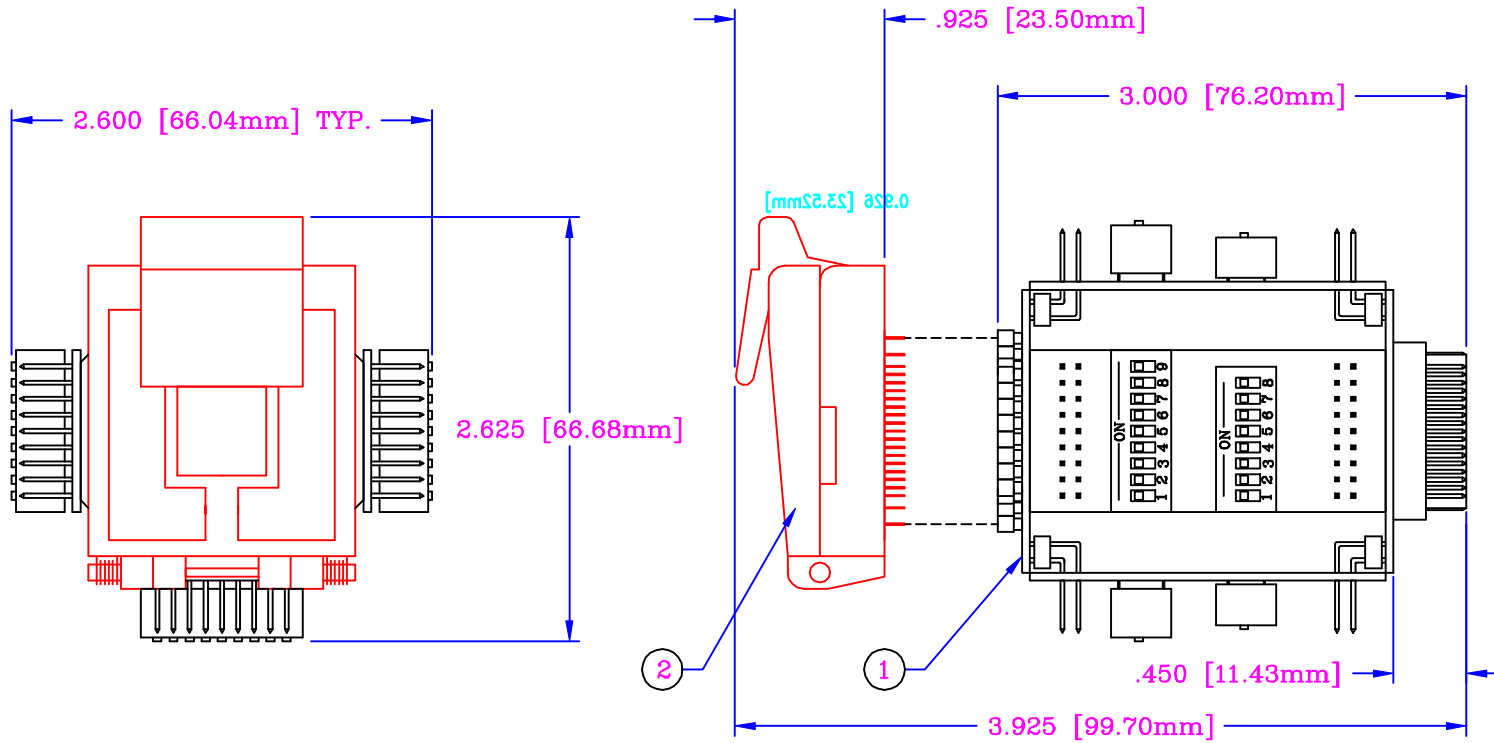

F3588

ALL DIMENSIONS ARE IN INCHES UNLESS OTHERWISE SPECIFIED

Emulation Technology, Inc.

— VLSI and SMT ADAPTERS and ACCESSORIES —

2344 Walsh Avenue, Bldg. F
Santa Clara, Ca 95051

TEL:(408)982-0660
FAX:(408)982-0664

SHEET:
1 OF 1

DATE:
5-17-95

REVISION:

ASSEMBLY DRAWING

CHECKED:
GABOR KARDOS

DRAWN:
Paula McKenna

ITEM: 04-11168

DESCRIPTION:

BI-068-PCC1-1

NO.	ITEM	DESCRIPTION	QTY.
1	BI-68-PCC1-SUB2	SUB ASSEMBLY	1
2	S-PCC-00-068-B	PLUG IN ON TOP OF #1	1

DO NOT SCALE DRAWING