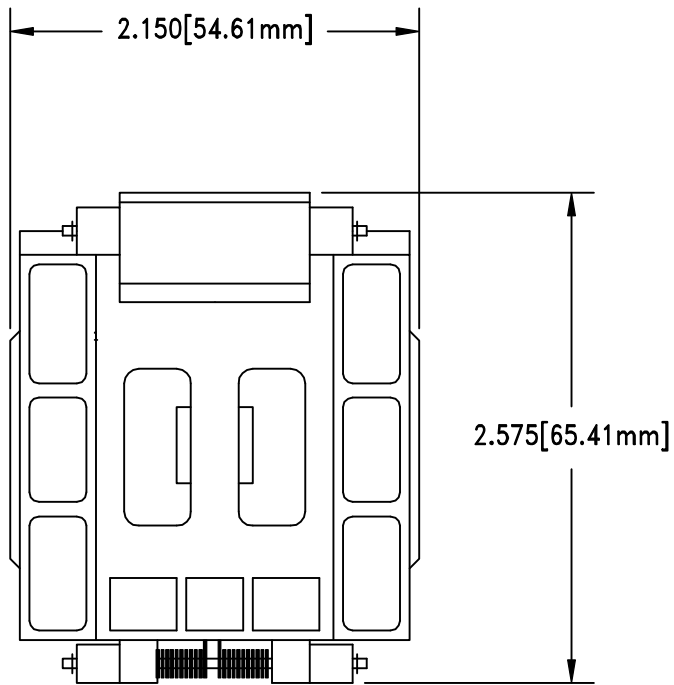

F1473

DOD 31473

ALL DIMENSIONS ARE IN INCHES UNLESS OTHERWISE SPECIFIED

Emulation Technology, Inc.
 — VLSI and SMT ADAPTERS and ACCESSORIES —

2344 Walsh Avenue, Bldg. F
 Santa Clara, Ca 95051

TEL: (408) 982-0660
 FAX: (408) 982-0664

SHEET: 1 OF 1	DATE: 7-13-00	REVISION:	ASSEMBLY DRAWING
CHECKED: Paula Olson	DRAWN: Miguel Delgadillo	ITEM: AB208Q21ZP14M1A	
DO NOT SCALE DRAWING			DESCRIPTION: AB-208-QF21CZ-P14-M-1

NO.	ITEM	DESCRIPTION	QTY.
1	AB208QF21ZP14M0	TOP SUB ASSEMBLY	1
2	S-QFP-00-208-A1	PLUG IN ON TOP OF #1	1