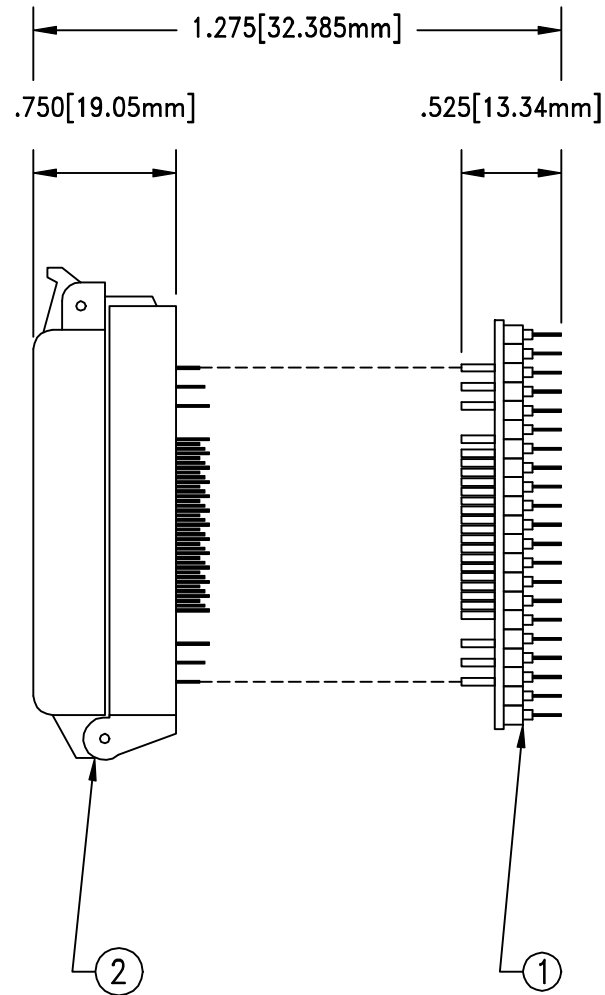

F1473

DOD 31473

ALL DIMENSIONS ARE IN INCHES UNLESS OTHERWISE SPECIFIED

Emulation Technology, Inc.
 — VLSI and SMT ADAPTERS and ACCESSORIES —

2344 Walsh Avenue, Bldg. F
 Santa Clara, Ca 95051

TEL: (408) 982-0660
 FAX: (408) 982-0664

SHEET: 1 OF 1	DATE: 7-13-00	REVISION:	ASSEMBLY DRAWING
CHECKED: Paula Olson	DRAWN: Miguel Delgadillo	ITEM: AB208Q21ZP14M1A	
DO NOT SCALE DRAWING			DESCRIPTION: AB-208-QF21CZ-P14-M-1

NO.	ITEM	DESCRIPTION	QTY.
1	AB208QF21ZP14M0	TOP SUB ASSEMBLY	1
2	S-QFP-00-208-A1	PLUG IN ON TOP OF #1	1