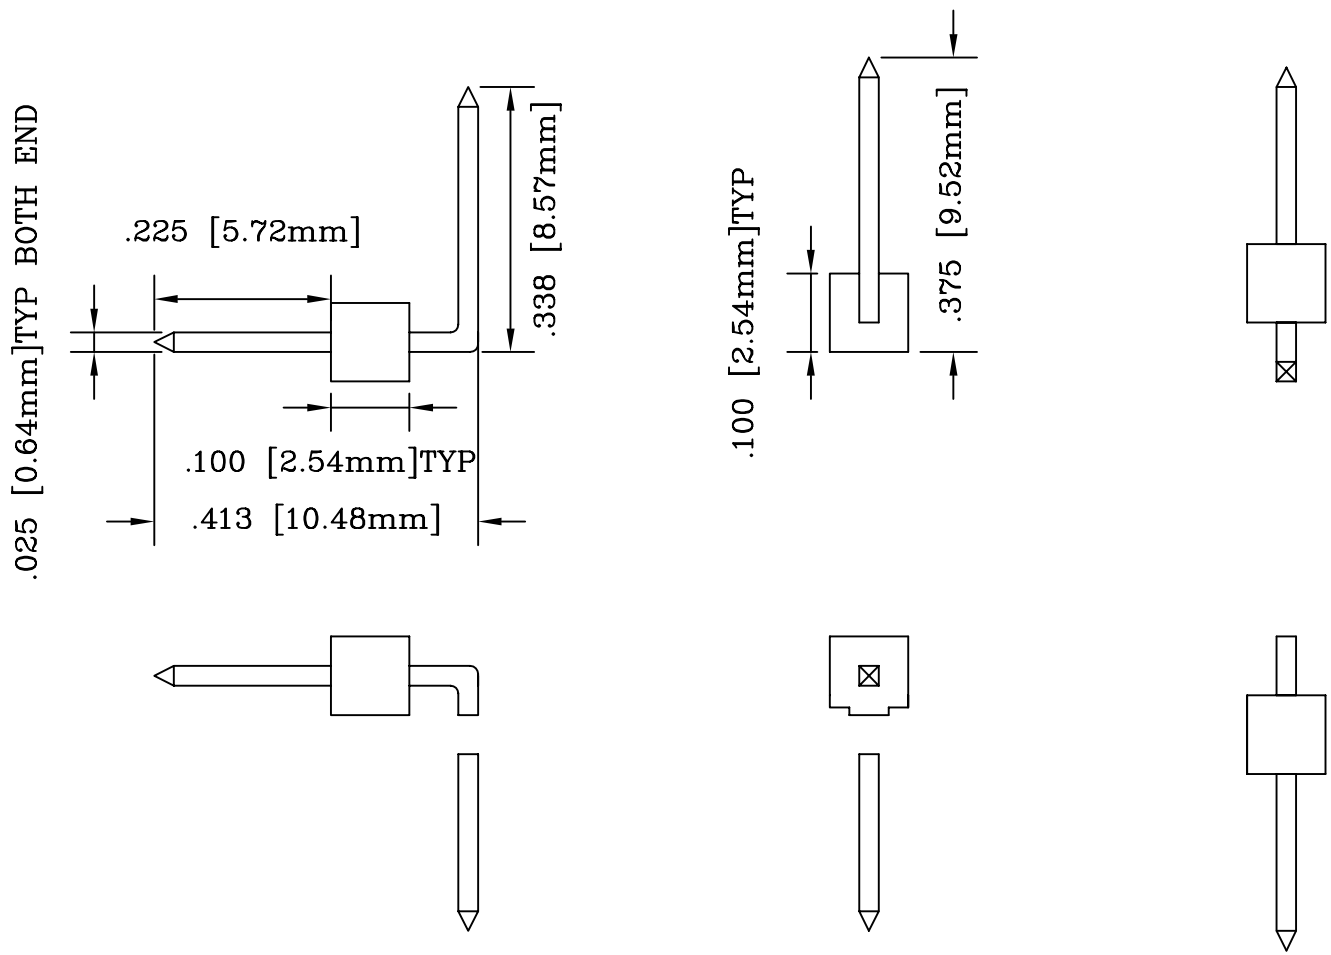

REV	DESCRIPTION	DATE	BY
A	NEW DRAWING	03/23/01	H.N.

PN1004
PN1004

NOTE: SOLD 36 PIECES PER STRIP

SCALE 4:1

ALL DIMENSIONS ARE IN INCHES UNLESS OTHERWISE SPECIFIED

Emulation Technology, Inc.
 — VLSI and SMT ADAPTERS and ACCESSORIES —

2344 Walsh Avenue, Bldg. F
 Santa Clara, Ca 95051

TEL:(408)982-0660
 FAX:(408)982-0664

SHEET: 1 OF 1	DATE: 03/23/01	REVISION: A	ASSEMBLY DRAWING
CHECKED: Perry Munroe		DRAWN: Huy Nguyen	
DO NOT SCALE DRAWING			ITEM: T36-230M285R1WG
			DESCRIPTION: T36-230M285R1WG